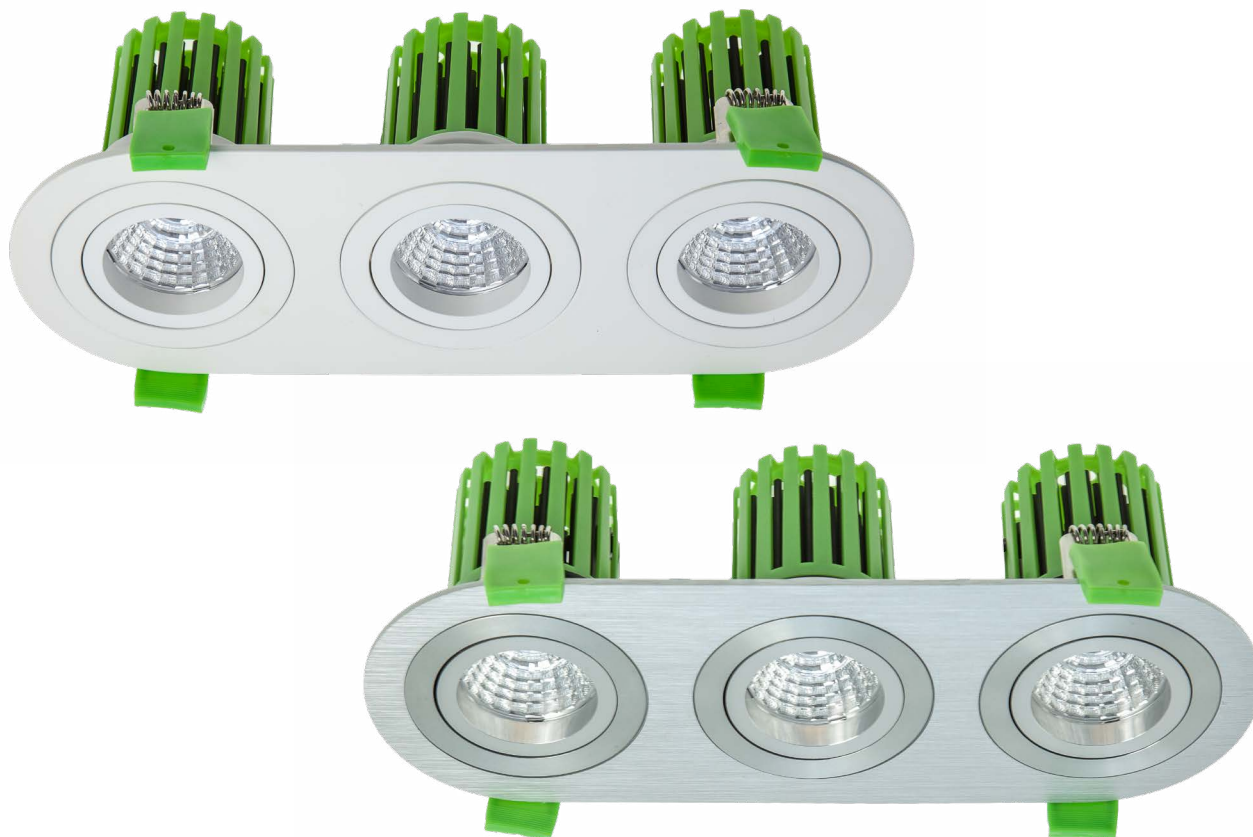

RECESSED LED DOWNLIGHT KIT COMPLETE WITH DRIVERS IP44 SMART TILT / ROTATE ROUND TRIPLE

R363

SPECIFICATIONS

PATENTED TILT GASKET & HEAT SHIELD

DIMENSIONS	L256 x W92 x D83mm
CUT OUT	3x 82mm or 82 x 246mm
COLOUR TEMP	3000K Warm White
IP RATING	IP44
CRI	< 80
DIODE / LIFESPAN	Samsung LED / < 50,000 Hours
BEAM ANGLE	52°
TILT ANGLE	16°
ROTATE ANGLE	360°
MATERIAL	Aluminium
APPLICATION	Residential / Commercial Interior
DRIVERS	Dimmable Drivers Included (Pre-wired) 260mA

3x10
WATTS

3x700
LUMENS

AC
240V

Standard Dimmable Drivers Included

RETROFIT

Fits 3x 82mm Cut Outs

AVAILABLE IN

DESCRIPTION	CODE
White in 3000K, Dimmable	R363 KWDL
Brushed Aluminium in 3000K, Dimmable	R363 KBADL