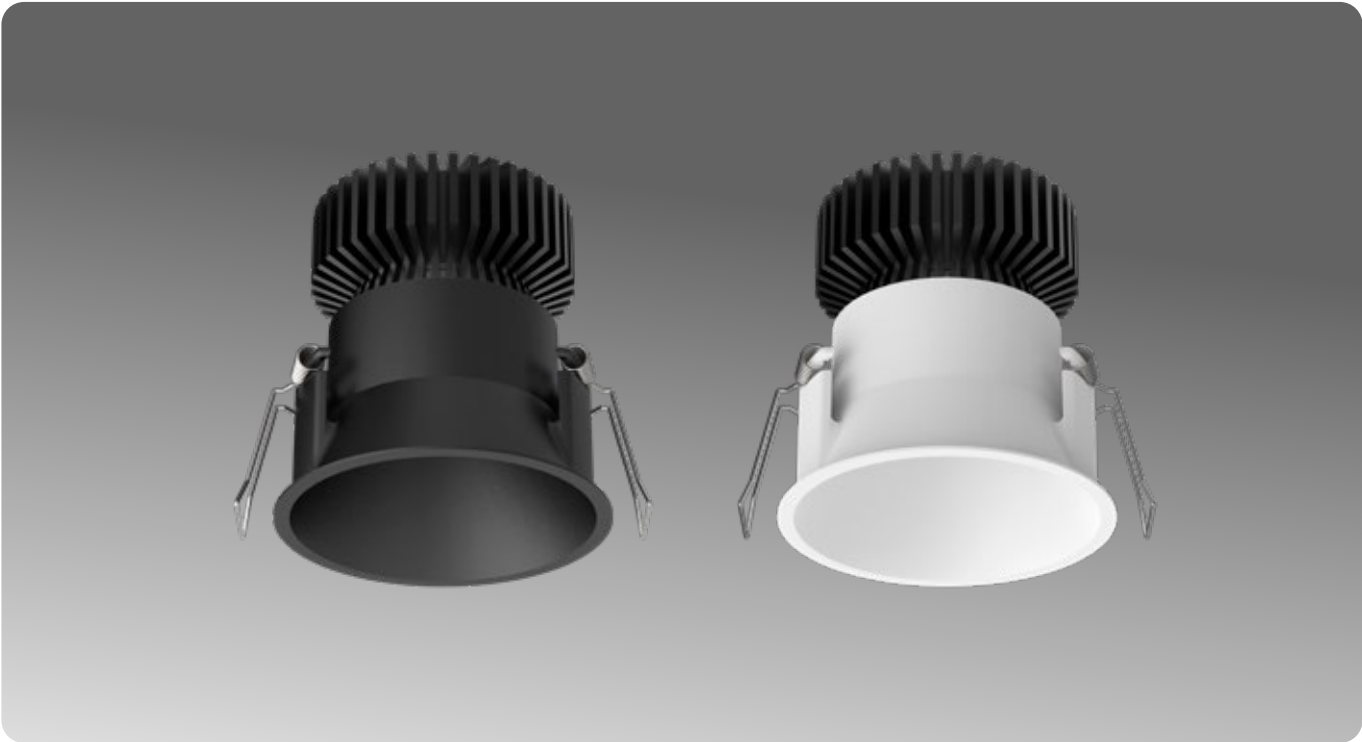

Recessed Fixed Downlight Kit Cevon CRI97 Slim-Trim Elite

R530

SPECIFICATIONS

| | |
|------------------------|--|
| DIMENSIONS | D80mm x H89mm |
| CUT OUT | Ø 75mm |
| COLOUR TEMP | 3000K Warm White |
| CRI | 97 |
| LIFESPAN | >55,000 hours (L90 B20) |
| BEAM ANGLE | 50° |
| INTENSITY AT 2M | 329 lux / 1.9m beam width (3000K, White) |
| INTENSITY AT 3M | 146 lux / 2.8m beam width (3000K, White) |
| INTENSITY AT 4M | 82 lux / 3.7m beam width (3000K, White) |
| MATERIAL | Aluminium, coated optic glass |
| IP RATING | IP44 |
| CLEARANCE | 25mm recommended for optimum lifespan. 0mm required. Rear of fitting may abut structural members and building elements. |
| CLASSIFICATION | IC Rated |
| DRIVER | DX Series Under Insulation Dimmable TRIAC Driver Included (pre-wired) |
| INSTALLATION | Cut holes with extra caution (5mm rim) |
| APPLICATION | Interior residential downlighting |
| WARRANTY | 5 Year Warranty |

| | | |
|-------------------|-----------------|----------------|
| 922 LUMENS | 11 WATTS | AC 240V |
|-------------------|-----------------|----------------|

| | |
|---|--|
|  | UID™ Dimmable Under Insulation Driver Included |
|---|--|

COLOUR PARAMETERS

| CCT | CRI | CRI R9 | TM30 Rf | TM30 Rg |
|-------|------|--------|---------|---------|
| 3000K | 97.5 | 96.8 | 94.9 | 101.7 |

AVAILABLE IN

| DESCRIPTION | CODE |
|-------------|----------|
| White 3000K | R530 W3K |
| Black 3000K | R530 B3K |