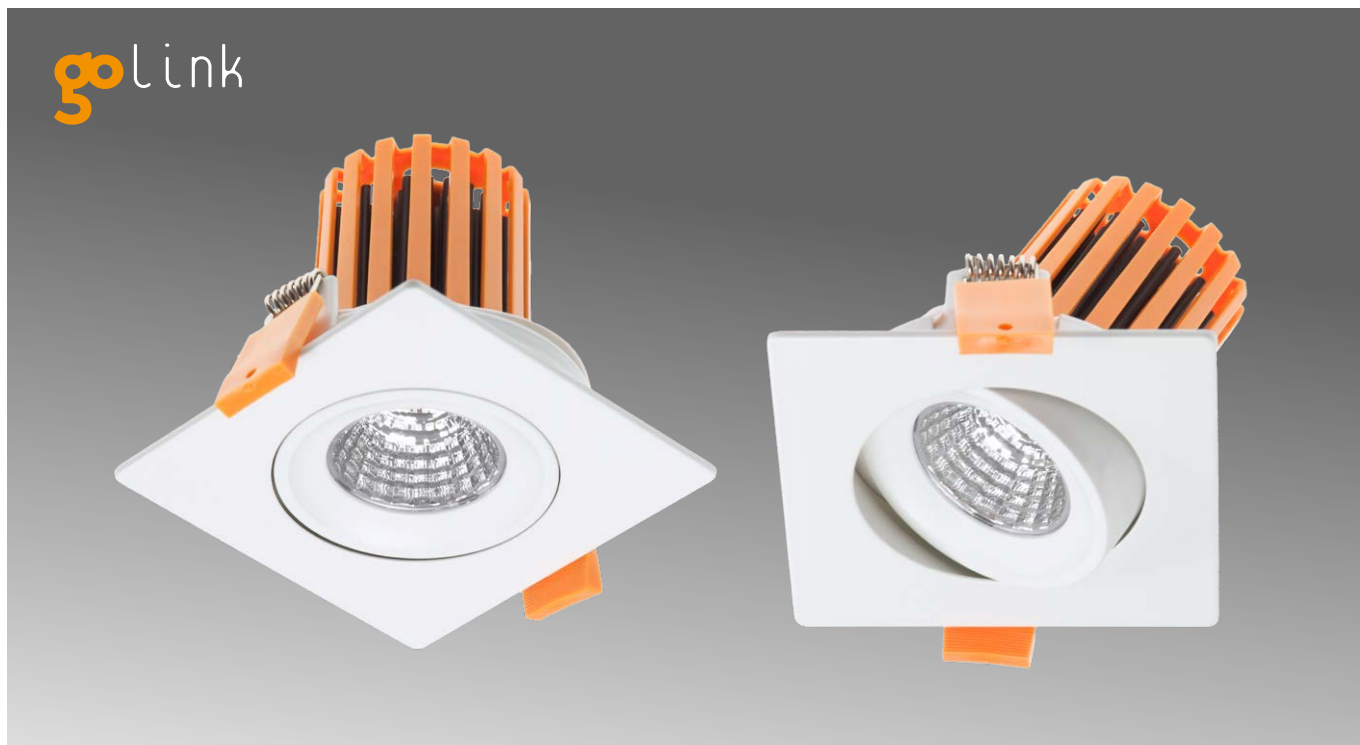

# Recessed Downlight Kit Retrofit Smart Tilt IP44

R677

**RETROFIT**

Fits 82mm Cut Outs

## SPECIFICATIONS

<b>DIMENSIONS</b>	L96 x W96 x H79mm
<b>CUT OUT</b>	Ø 82-84mm
<b>CCT / LUMENS</b>	3000K Warm White 830lm 4000K Natural White 870lm 3000-2000K Sunset Dim 550lm
<b>CRI</b>	Standard / CRI90 Sunset Dim / CRI95
<b>LIFESPAN</b>	50,000 Hours (L70)
<b>BEAM ANGLE</b>	60°
<b>TILT ANGLE</b>	30° (Patented IP44 tilt gasket)
<b>MATERIAL</b>	Aluminum and Patented PC Heat Shield
<b>IP RATING</b>	IP44
<b>CLEARANCE</b>	25mm recommended for optimum lifespan. 0mm required. Rear of fitting may abut structural members and building elements.
<b>CLASSIFICATION</b>	IC Rated
<b>DRIVER</b>	Under Insulation Dimmable Go Link 260mA Driver features power indicator safety light
<b>APPLICATION</b>	Interior only, suitable for new and retrofit applications
<b>WARRANTY</b>	5 Year Warranty