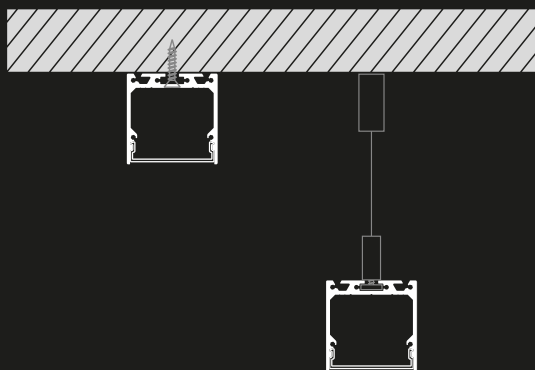

# XS3535

## Medium Surface Mount / Suspended Aluminium Profile

Available in Black, White or Silver the XS3535 Medium Surface Mount / Suspended Aluminium profile is designed for a wide range of installations in Residential and Commercial environments. With a modern square silhouette the XS3535 is suited for suspension over task areas with the sleek pendant kit or surface mounted for a more ambient effect. XS3535 features a premium Opal Frosted Diffuser for flawless dot free light with Halcyon HD linear tape.

Premium extrusion comes complete with Aluminium end caps and opal frosted diffuser.

### PROFILE CODE

DESCRIPTION	CODE
Black Medium Surface Mount / Suspended with Opal Frosted diffuser custom length	XS3535 B
Silver Medium Surface Mount / Suspended with Opal Frosted diffuser custom length	XS3535 S
White Medium Surface Mount / Suspended with Opal Frosted diffuser custom length	XS3535 W