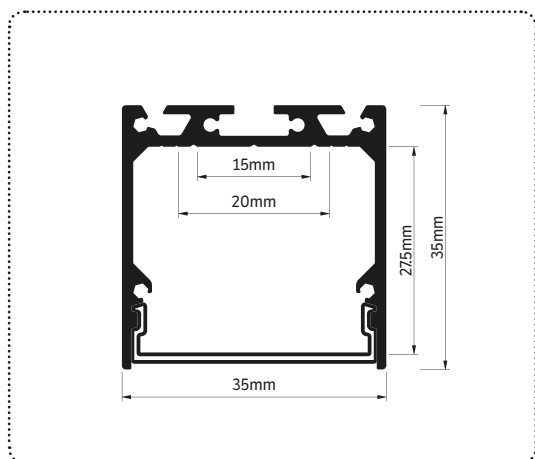

XS3535

Medium Surface Mount / Suspended Aluminium Profile

Available in Black, White or Silver the XS3535 Medium Surface Mount / Suspended Aluminium profile is designed for a wide range of installations in Residential and Commercial environments. With a modern square silhouette the XS3535 is suited for suspension over task areas with the sleek pendant kit or surface mounted for a more ambient effect. XS3535 features a premium Opal Frosted Diffuser for flawless dot free light with Halcyon HD linear tape.

Premium extrusion comes complete with Aluminium end caps and opal frosted diffuser.