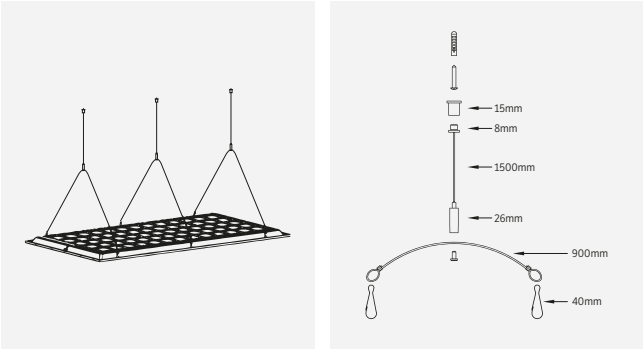

SURFACE MOUNT KITS

Simple spring loaded installation, laser crosshair for easy alignment, 5mm spacing for uneven surface applications. No visible hardware for a clean modern appearance.

DESCRIPTION	DIMENSIONS	CODE
6x6 Surface Mount Kit	603 x 603 x 70mm	R250 SMK
12x3 Surface Mount Kit	1203 x 303 x 70mm	R251 SMK
12x6 Surface Mount Kit	1203 x 603 x 70mm	R252 SMK

SUSPENSION KITS

DESCRIPTION	HEIGHT	COLOUR	CODE
6x3 Suspension Kit	500 - 2000mm	Stainless Steel	R250 SS
6x6 Suspension Kit	430 - 1930mm	Stainless Steel	R250 SS
12x3 Suspension Kit	500 - 2000mm	Stainless Steel	R251 SS
12x6 Suspension Kit	430 - 1930mm	Stainless Steel	R252 SS

6x3 and 6x6 Panel requires 2 fixing points.
12x3 and 12x6 panels require 3 (see diagram).

RECESSED CEILING MOUNT FRAME

DESCRIPTION	DIMENSIONS	CODE
6x6 Recessed Frame Kit	636mm x 636mm x 40mm Cut Out: 615 x 615mm	R250 RMK
12x3 Recessed Frame Kit	1236mm x 336mm x 40mm Cut Out: 1215 x 315mm	R251 RMK
12x6 Recessed Frame Kit	1236mm x 636mm x 40mm Cut Out: 1215 x 615mm	R252 RMK

CABLE RESTRAINT

DESCRIPTION	CODE
R249 R250 R251 R252 Cable Restraint (300mm) Sold individually	R250 RSK