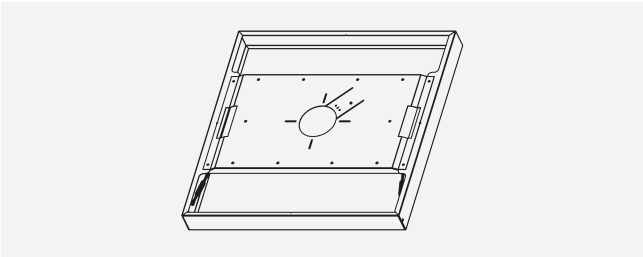

SPECIFICATIONS

DIMENSIONS	L295 x W595 x H32mm
COLOUR TEMP	4000K Natural White
CRI	90+
LIFESPAN	60,000 hours (L80 B10)
UGR	Halcyon Proline Panels are suitable for installations requiring UGR of less than 19.
BEAM ANGLE	100°
BINNING	3-Step SDCM
FINISH	White RAL9016 Powder Coated
MATERIAL	Aluminum / SPCC / PS
IP RATING	IP20
CLASSIFICATION	IC-F. Driver must be installed above insulation.
DRIVER	Included, see options available. All Panels supplied pre-wired with three pin plug unless specified otherwise.
LUMINAIRE CLASS	II
APPLICATION	Commercial suspended ceilings.
AMBIENT TEMP	-20.. +40° C
WEIGHT	1200g
COMPLETE WITH	Pre-installed Suspension/Restraint tabs
WARRANTY	5 Year Warranty

Simple spring loaded installation, laser crosshair for easy alignment, 5mm spacing for uneven surface applications. No visible hardware for a clean modern appearance.

DESCRIPTION	DIMENSIONS	CODE
6x6 Surface Mount Kit	603 x 603 x 70mm	R250 SMK
12x3 Surface Mount Kit	1203 x 303 x 70mm	R251 SMK
12x6 Surface Mount Kit	1203 x 603 x 70mm	R252 SMK