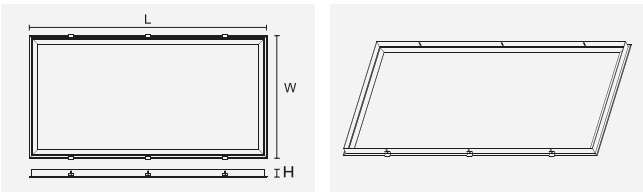

Simple spring loaded installation, laser crosshair for easy alignment, 5mm spacing for uneven surface applications. No visible hardware for a clean modern appearance.

DESCRIPTION	DIMENSIONS	CODE
6x6 Surface Mount Kit	603 x 603 x 70mm	R250 SMK
12x3 Surface Mount Kit	1203 x 303 x 70mm	R251 SMK
12x6 Surface Mount Kit	1203 x 603 x 70mm	R252 SMK

SUSPENSION KITS

DESCRIPTION	HEIGHT	COLOUR	CODE
6x3 Suspension Kit	500 - 2000mm	Stainless Steel	R250 SS
6x6 Suspension Kit	430 - 1930mm	Stainless Steel	R250 SS
12x3 Suspension Kit	500 - 2000mm	Stainless Steel	R251 SS
12x6 Suspension Kit	430 - 1930mm	Stainless Steel	R252 SS

6x3 and 6x6 Panel requires 2 fixing points.
12x3 and 12x6 panels require 3 (see diagram).

RECESSED CEILING MOUNT FRAME

DESCRIPTION	DIMENSIONS	CODE
6x6 Recessed Frame Kit	636mm x 636mm x 40mm Cut Out: 615 x 615mm	R250 RMK
12x3 Recessed Frame Kit	1236mm x 336mm x 40mm Cut Out: 1215 x 315mm	R251 RMK
12x6 Recessed Frame Kit	1236mm x 636mm x 40mm Cut Out: 1215 x 615mm	R252 RMK