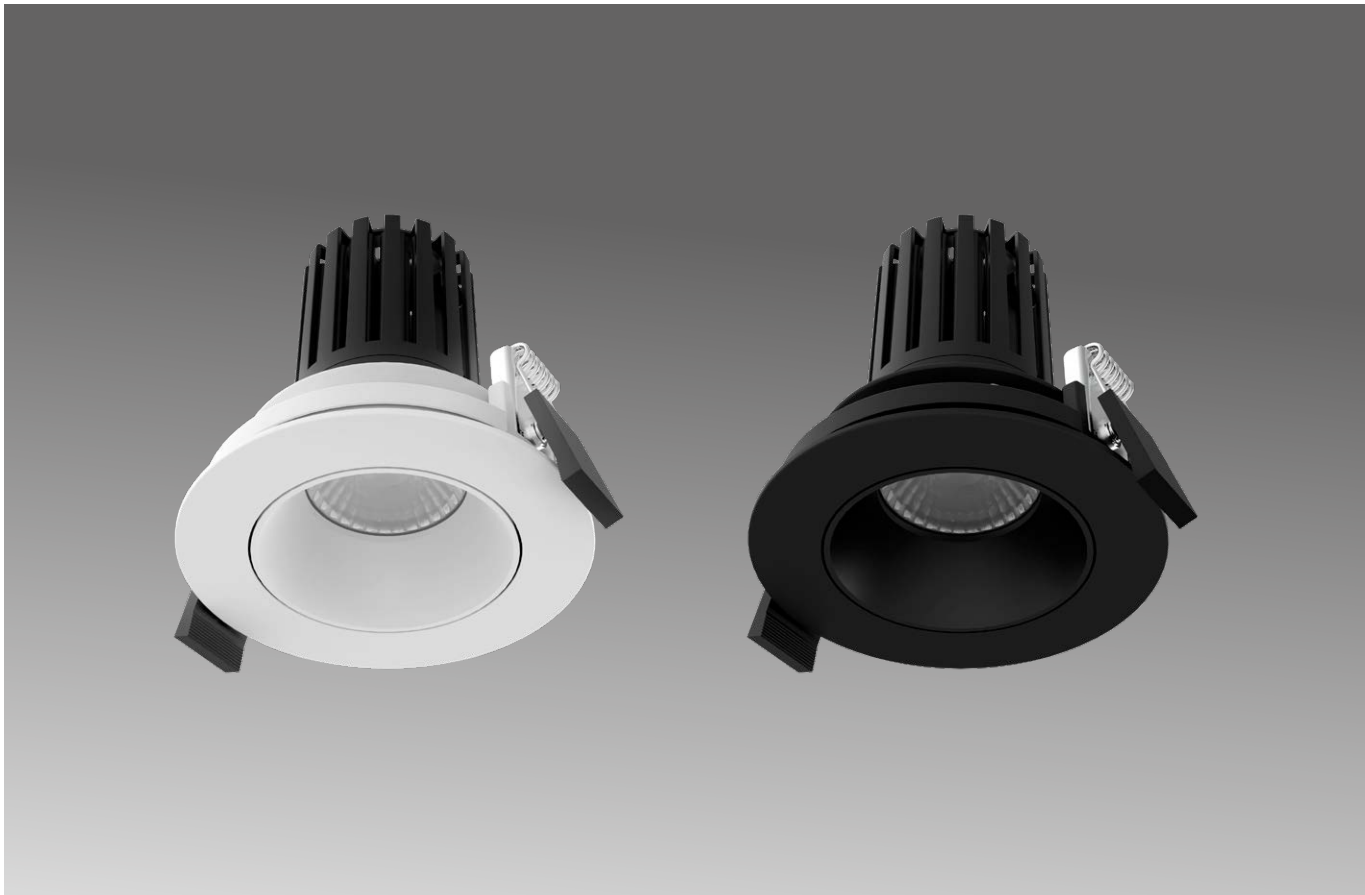

Recessed Downlight Kit
X-low Glare Smart Tilt Design Standard Series

R750

SPECIFICATIONS

DIMENSIONS	D100 x H101mm
CUT OUT	Ø 92mm
COLOUR TEMP	3000K Warm White
CRI	90
LIFESPAN	50,000hrs
UGR	Suitable for installations requiring UGR of less than 16.
BEAM ANGLE	50°
TILT ANGLE	32°
MATERIAL	Aluminium + PC
IP RATING	IP54 (Complete with patented tilt gasket)
CLEARANCE	25mm recommended for optimum lifespan. 0mm required. Rear of fitting may abut structural members and building elements.
CLASSIFICATION	IC-F / IC-4
DRIVER	DX Series Under Insulation Dimmable TRIAC Driver Included (pre-wired) 230mA
APPLICATION	Residential / Commercial Interior
WARRANTY	5 Year Warranty

840 LUMENS	9.5 WATTS	AC 240V
-------------------	------------------	----------------

	UID™ Dimmable Under Insulation Driver Included
---	--

AVAILABLE IN

DESCRIPTION	CODE
White 3000K	R750 W3K
Black 3000K	R750 B3K